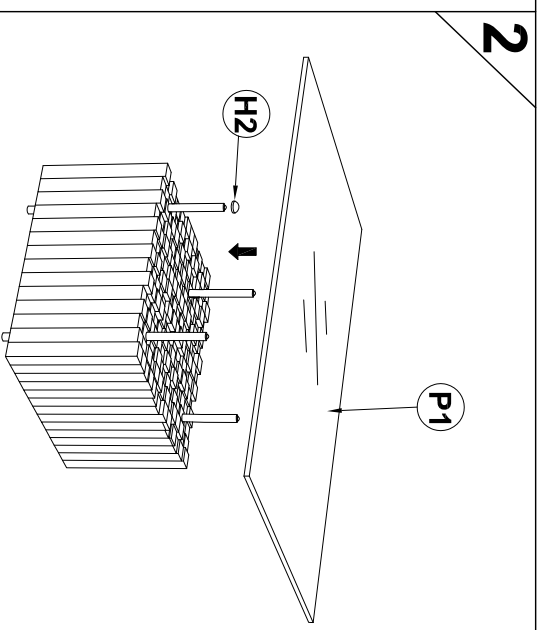

# BUNDLE COFFEE TABLE

*Assembly instructions:*

**PARTS LIST**

No.	DESCRIPTION	IMAGE	QTY
P1	TABLE TOP (GLASS)		1
P2	LEGS (METAL)		4
P3	WOOD BOX		1

**HARDWARE LIST**

No.	DESCRIPTION	IMAGE	QTY
H1	WOOD SCREW		08
H2	BUMPER		04
H3	SCREW DRIVER		not provide

**NOTE:** PO# is located underneath/ inside of each item. Please be prepared to provide this # should any claim be necessary.  
**CAUTION:** Item is heavy assembly should be performed by two people.

Estimate assembly time: 4 minutes