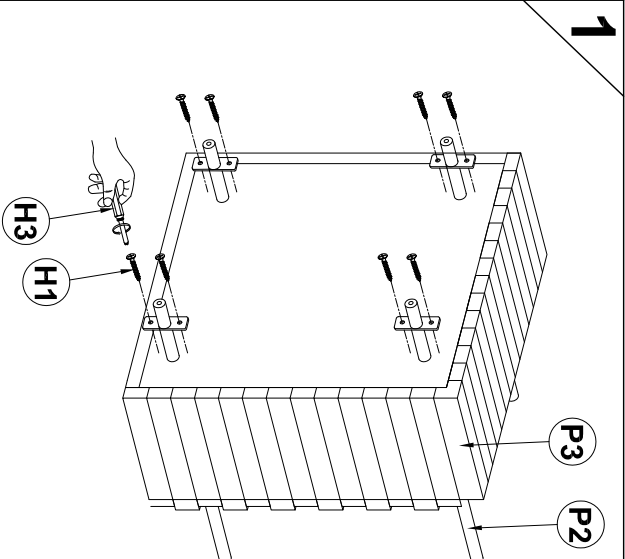

# BUNDLE COFFEE TABLE

*Assembly instructions:*

**PARTS LIST**

No.	DESCRIPTION	IMAGE	QTY
P1	TABLE TOP (GLASS)		1
P2	LEGS (METAL)		4
P3	WOOD BOX		1

**HARDWARE LIST**

No.	DESCRIPTION	IMAGE	QTY
H1	WOOD SCREW		08
H2	BUMPER		04
H3	SCREW DRIVER		not provide

**NOTE:** PO# is located underneath/ inside of each item. Please be prepared to provide this # should any claim be necessary.  
**CAUTION:** Item is heavy assembly should be performed by two people.

Estimate assembly time: 4 minutes