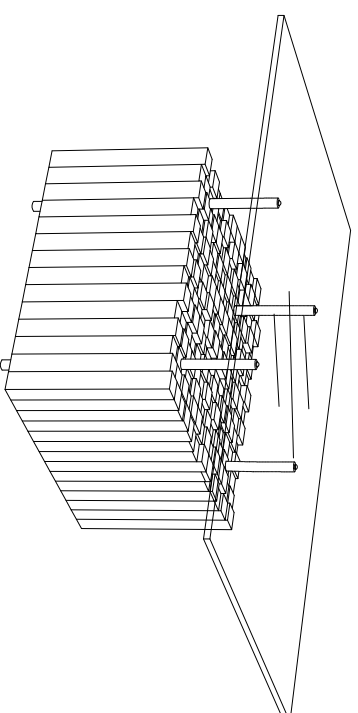

# BUNDLE COFFEE TABLE

*Assembly instructions:*

**PARTS LIST**

No.	DESCRIPTION	IMAGE	QTY
P1	TABLE TOP (GLASS)		1
P2	LEGS (METAL)		4
P3	WOOD BOX		1

**HARDWARE LIST**

No.	DESCRIPTION	IMAGE	QTY
H1	WOOD SCREW		08
H2	BUMPER		04
H3	SCREW DRIVER		not provide

**NOTE:** PO# is located underneath/ inside of each item. Please be prepared to provide this # should any claim be necessary.  
**CAUTION:** Item is heavy assembly should be performed by two people.

Estimate assembly time: 4 minutes