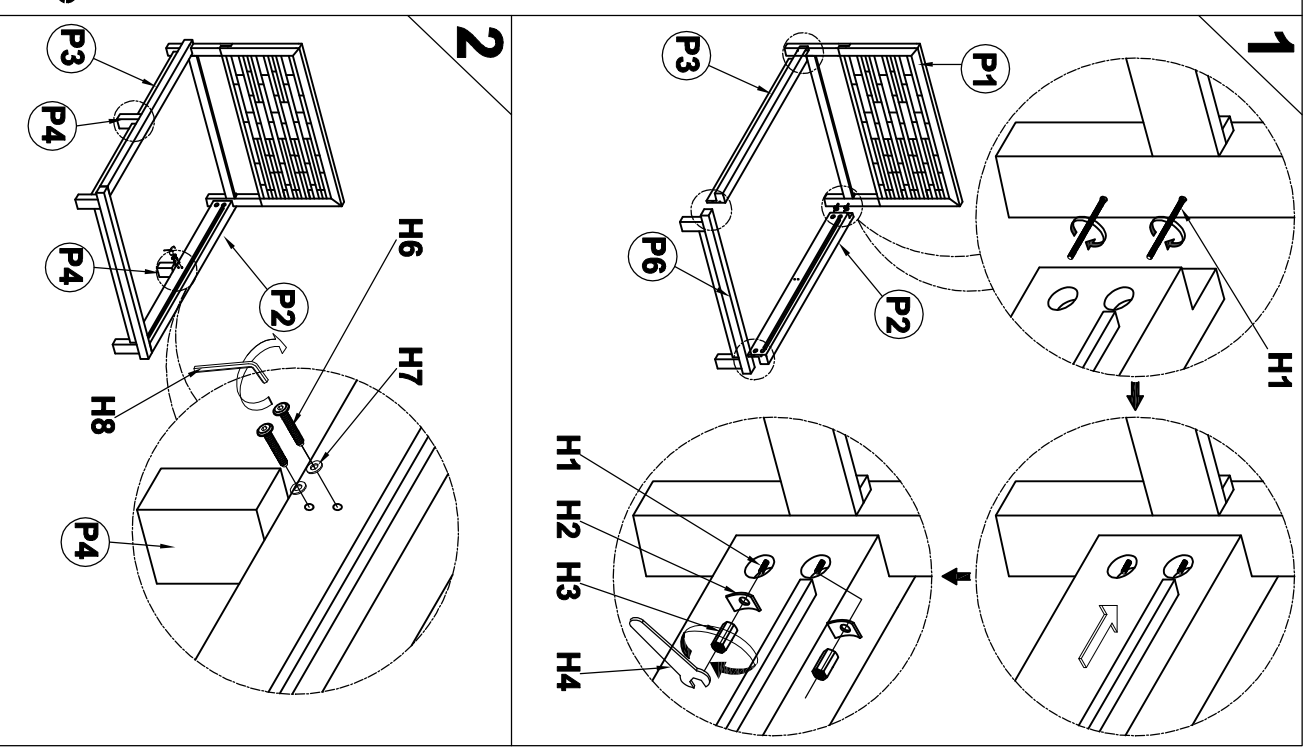

TAVARUA CAL KING BED - SIDE RAILS

Assembly instructions :

PART LIST

No.	DESCRIPTION	IMAGE	QTY
P1	HEADBOARD ASSEMBLED		1
P2	SIDE RAILS R		1
P3	SIDE RAILS L		1
P4	RAIL SUPPORT LEG		2
P5	CENTER SUPPORT		1
P6	FOOTBOARD		1
P7	SLAT ASSEMBLY		1
P8	SUPPORT LEG		2
P9	CAP RAIL LR		2

HARDWARE LIST

No.	DESCRIPTION	IMAGE	QTY
H1	BOLT 80MM		8
H2	CURVE WASHER		8
H3	HEX. NUT		8
H4	HEX. WRENCH		1
H5	SCREW		9
H6	BOLT M6X40		12
H7	FLAT WASHER		4
H8	ALLEN WRENCH		1

TOOLS (NOT INCLUDED)	
	SCREW DRIVER

NOTE: PO# is located underneath/ inside of each item. Please be prepared to provide this # should any claim be necessary.

CAUTION: Item is heavy assembly should be performed by two people.

TAVARUA CAL KING BED - SIDE RAILS