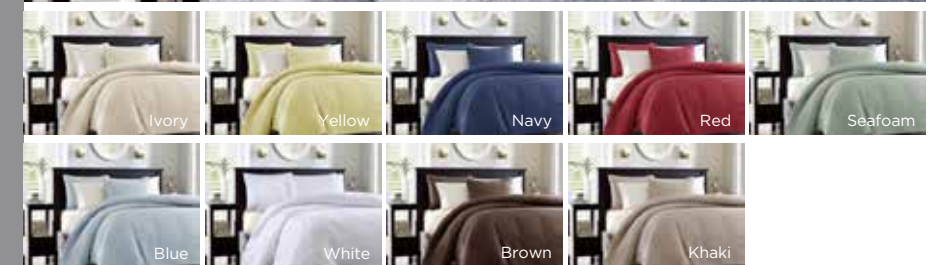

A. MADISON PARK QUEBEC COVERLET SET

This coverlet set is the perfect decorating accent for any bedroom ensemble. Soft Micro-fiber is quilted and filled with 100% Cotton.

TWIN COVERLET (68in x 90in)
STD SHAM (20in x 26in)
FULL/QUEEN COVERLET (90in x 90in)
2 STD SHAMS (20in x 26in)
KING COVERLET (104in x 90in)
2 KING SHAMS (20in x 36in)

-WHITE -IVORY -KHAKI -YELLOW -GREY -BLUE
-RED -NAVY -SEAFOAM