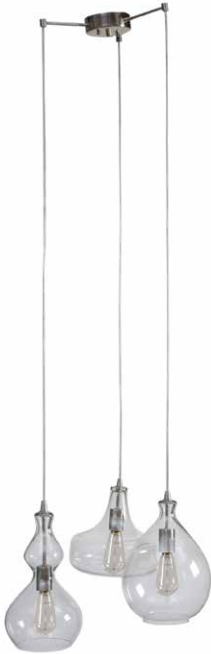

HIGHLIGHTS

INK+VY

Arlo || Floor Lamp || 34Wx13.25Dx76H"
|| 11154-0003 || Material: *Iron*

INK+VY

Chrislie || Table lamp ||
13.5Wx13.5Dx26H" || I1153-0006 ||
Material: *Wood rubber wood, Metal*

INK+VY

Venice || Table lamp || 14Wx7Dx23.25H"
|| 11153-0007 || Material: **Metal**

INK+HVY

Paige || Chandelier || 39.5Wx39.5Dx59.5H"
|| II150-0008 || Material: **Metal**

INK+HVY

Cyrus || Chandelier || 44.5Wx44.5Dx102H"
|| I1150-0011 || Material: **Metal**

INK+IVY

Pacific || Tripod Floor Lamp ||
20Wx20Dx66.25H" || **FPF21-0367** || Material:
Metal base, white linen fabric shade

INK+IVY

Firenze || Glass Chandelier || *Shade 1: 10Dx9.5H"*
Shade 2: 8.85Dx11.6H" Shade 3: 7.87Dx13H"
|| **FPF21-0369** || Material: **Glass shade**

Signature
MADISON PARK

Bringham || Floor Lamp || 18Wx18Dx60H"
|| **MPS154-0009** || Material: **Iron**

Francis || Table lamp || 14Wx14Dx26.25H"
|| MPS153-0011 || Material: **Glass**
cubes, Metal base

Linden || Table lamp ||
12Wx12Dx18.25H" || **MPS153-0013**
|| Material: *Marble Base, Metal*

NEW

INK+HVY

Ambit || Table Lamp || 14Wx14Dx25H"
|| II153-0020 || Material: **Cement**
base +Fabric shade